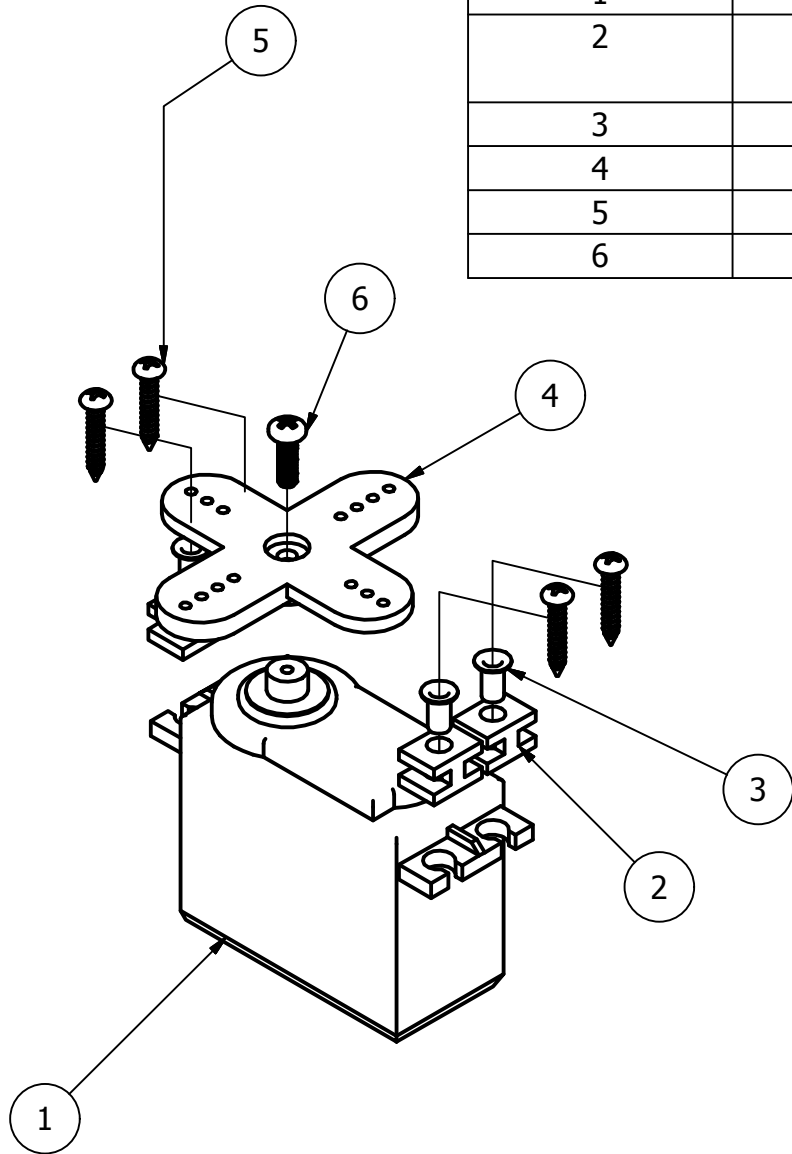

PARTS LIST			
ITEM	QTY	PART NUMBER	DESCRIPTION
1	1	Hitec HS-425BB Servo	
2	4	Standard Servo Rubber Grommet	
3	4	Standard Servo Brass Sleeve	
4	1	Standard Servo Horn - Red	
5	4	90184A064	
6	1	95836A255	

  
 ILLINOIS INSTITUTE  
 OF TECHNOLOGY

TITLE		
Servo Assembly		
UNITS	DWG NO	REV
mm	Servo	
DRAWN BY		SHEET 1 OF 1
Matthew Spenko		